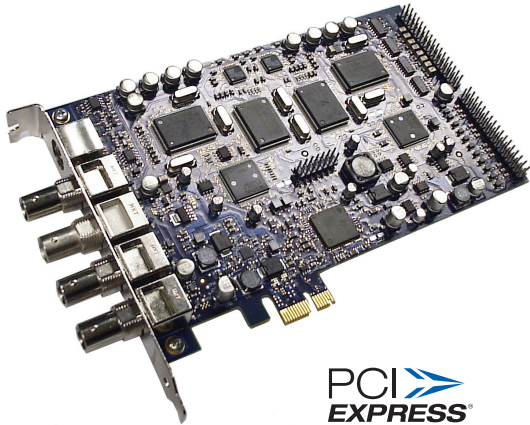

Osprey® 450e

Video Capture Card

Optional Break-out Audio and Video Panels

Encoding Formats

- DirectShow® compatible

Inputs:

Video:

- Composite (BNCx1)
- Y/C (BNCx2) (Optional)
- Component (BNCx3) (Optional)

Audio:

- Unbalanced stereo (2 x RCA)
- Balanced stereo (2 x XLR) (Optional)

Connectivity:

PCI Express (X1):

- Slots: X1, X4, X8, or X16

Processing:

Pre-processing:

- Scaling, cropping, de-interlacing, inverse telecine, closed caption rendering

Dimensions:

- Full Height, Half Length Board
- 6.60" L x 4.38" H (16.77cm L x 11.12cm H)

Hardware Warranty:

- 2 Year limited hardware warranty

© 2009 ViewCast Corporation. ViewCast®, Niagara®, Osprey®, SimulStream®, GoStream®, EZStream® and Niagara SCX® (and design)™ are registered trademarks of ViewCast Corporation or its subsidiaries. All other trademarks are the property of their respective owners. Product specifications and availability may change without notice.

USA | 3701 W. Plano Parkway, Suite 300 • Plano, Texas 75075-7840 • 972-488-7200 • 800-540-4119 UK | Worthing House Church Lane • Basingstoke Hampshire RG23 8PX U.K. • +44 1256 345610

For more information, visit us on the web at www.viewcast.com